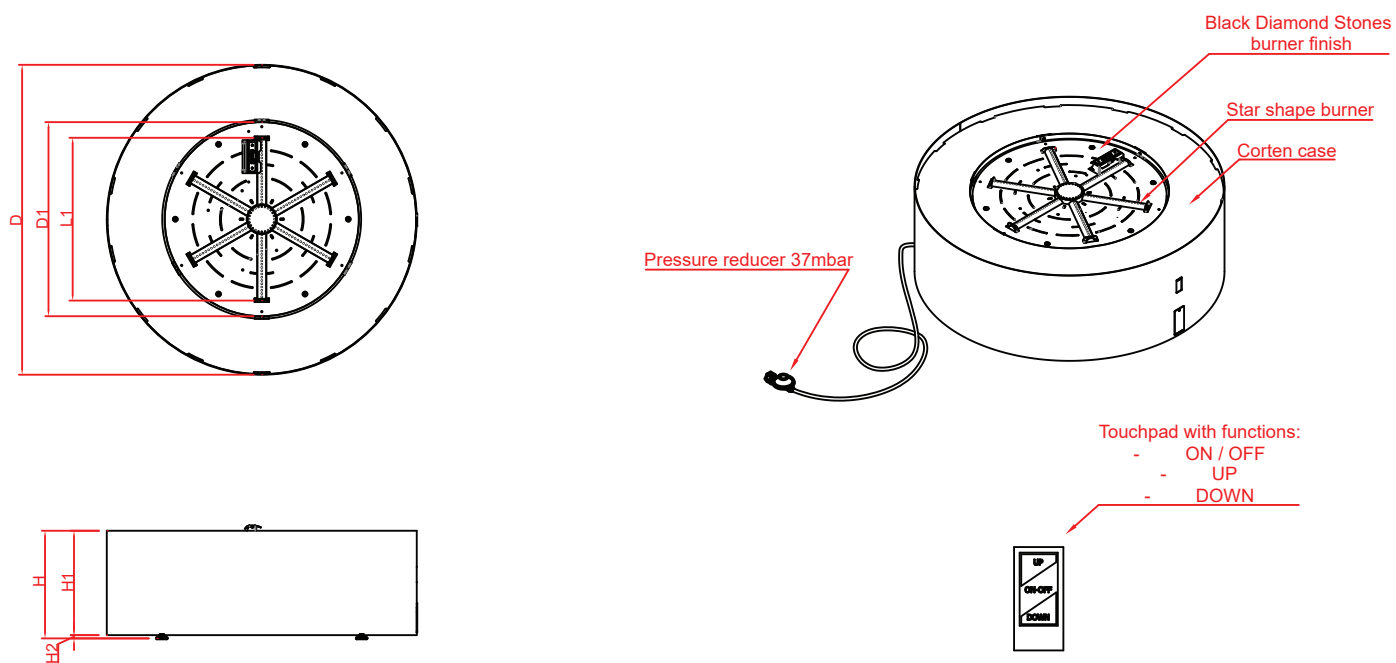

	product	qty
BOK	Galio Star Black Automatic Remote LPG	1

DIMENSIONS

	mm	inch		mm	inch		mm	inch
H	330		L1	499		D	950	
H1	320					D2	595	
H2	10							

DESCRIPTIONS

Fuel type - G31/30 (LPG - 37mbar)
 Maximal gas rate- ~1,39 kg/h
 Heat input (Hi)- ~17,7 kW/h

Battery powered
 Black diamond stones finish
 Remote control

Gas supply installation and gas conections must be performed in accordance with local regulations and requirements.

ELEMENTS

 G-AC-01 X6	 G-AC-12 X4	 G-AT-75 X1	 G-AC-13 X2	
---	---	---	---	---