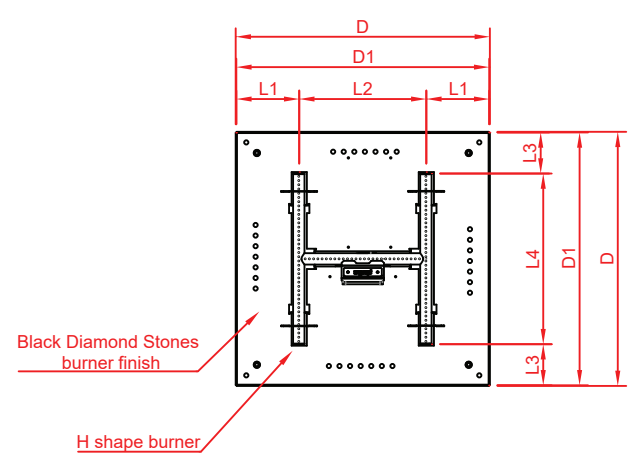

product	qty	ver.	
BOK	Galio H Insert Automatic Remote LPG	1	#00	XX

DIMENSIONS

	mm	inch		mm	inch		mm	inch
H1	212		L1	148		D	599	
			L2	300		D1	596	
			L3	97				
			L4	403				

DESCRIPTIONS

Fuel type - G31/30 (LPG - 37mbar)
Maximal gas rate- ~0,93 kg/h
Heat input (Hi)- ~11,8 kW/h

Battery powered
Black diamond stones finish
Remote control

Gas supply installation and gas connections must be performed in accordance with local regulations and requirements.

Black Diamond Stones burner finish

H shape burner