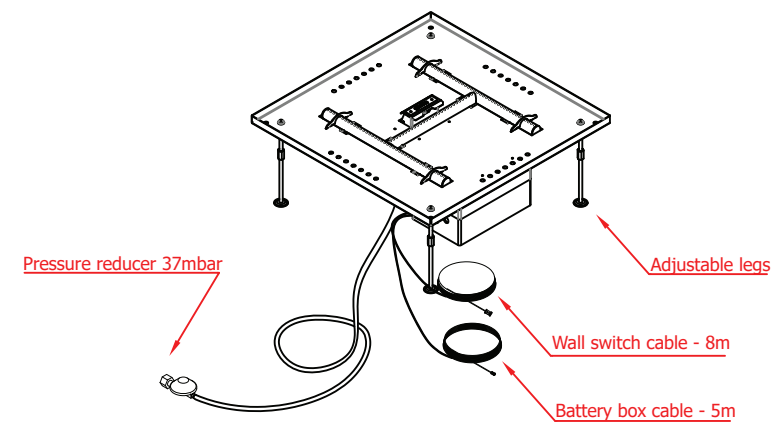

	product	qty	ver.	
BOK	Galio H Insert Automatic Remote LPG	1	#00	XX

DIMENSIONS

	mm	inch		mm	inch		mm	inch
H1	212		L1	148		D	599	
			L2	300		D1	596	
			L3	97				
			L4	403				

DESCRIPTIONS

Fuel type - G31/30 (LPG - 37mbar)
 Maximal gas rate- ~0,93 kg/h
 Heat input (Hi)- ~11,8 kW/h

H shape burner

Gas valve box

ELEMENTS

G-AC-01 x12	G-AT-30 x1	PZ-GC-0022 x1	G-AC-12 x4	G-AT-75 x1	G-AC-13 x2