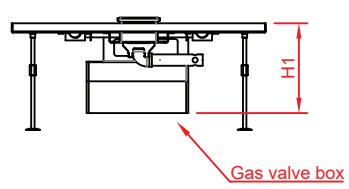

	product	qty	ver.	
BOK	Galio H Insert Automatic Remote LPG	1	#00	XX

DIMENSIONS

	mm	inch		mm	inch		mm	inch
H1	212		L1	148		D	599	
			L2	300		D1	596	
			L3	97				
			L4	403				

DESCRIPTIONS

Fuel type - G31/30 (LPG - 37mbar)
 Maximal gas rate- ~0,93 kg/h
 Heat input (Hi)- ~11,8 kW/h

H shape burner

Gas valve box

ELEMENTS

G-AC-01 x12	G-AT-30 x1	PZ-GC-0022 x1	G-AC-12 x4	G-AT-75 x1	G-AC-13 x2